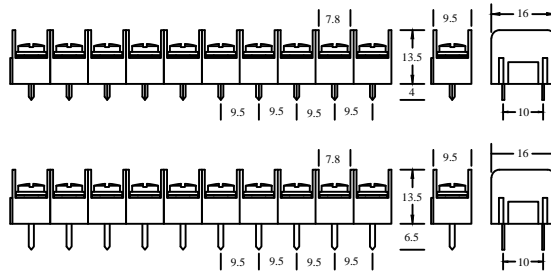

tools & components

J-8, ANSA INDUSTRIAL ESTATE, SAKI VIHAR ROAD,
(SAKINAKA) MUMBAI-400072
Ph, No: 09821116007/ 09619953686
E-mail: tcomponents@gmail.com
www.indiamart.com/tncindia

02 SERIE

02-91

02-91L

01 SERIE